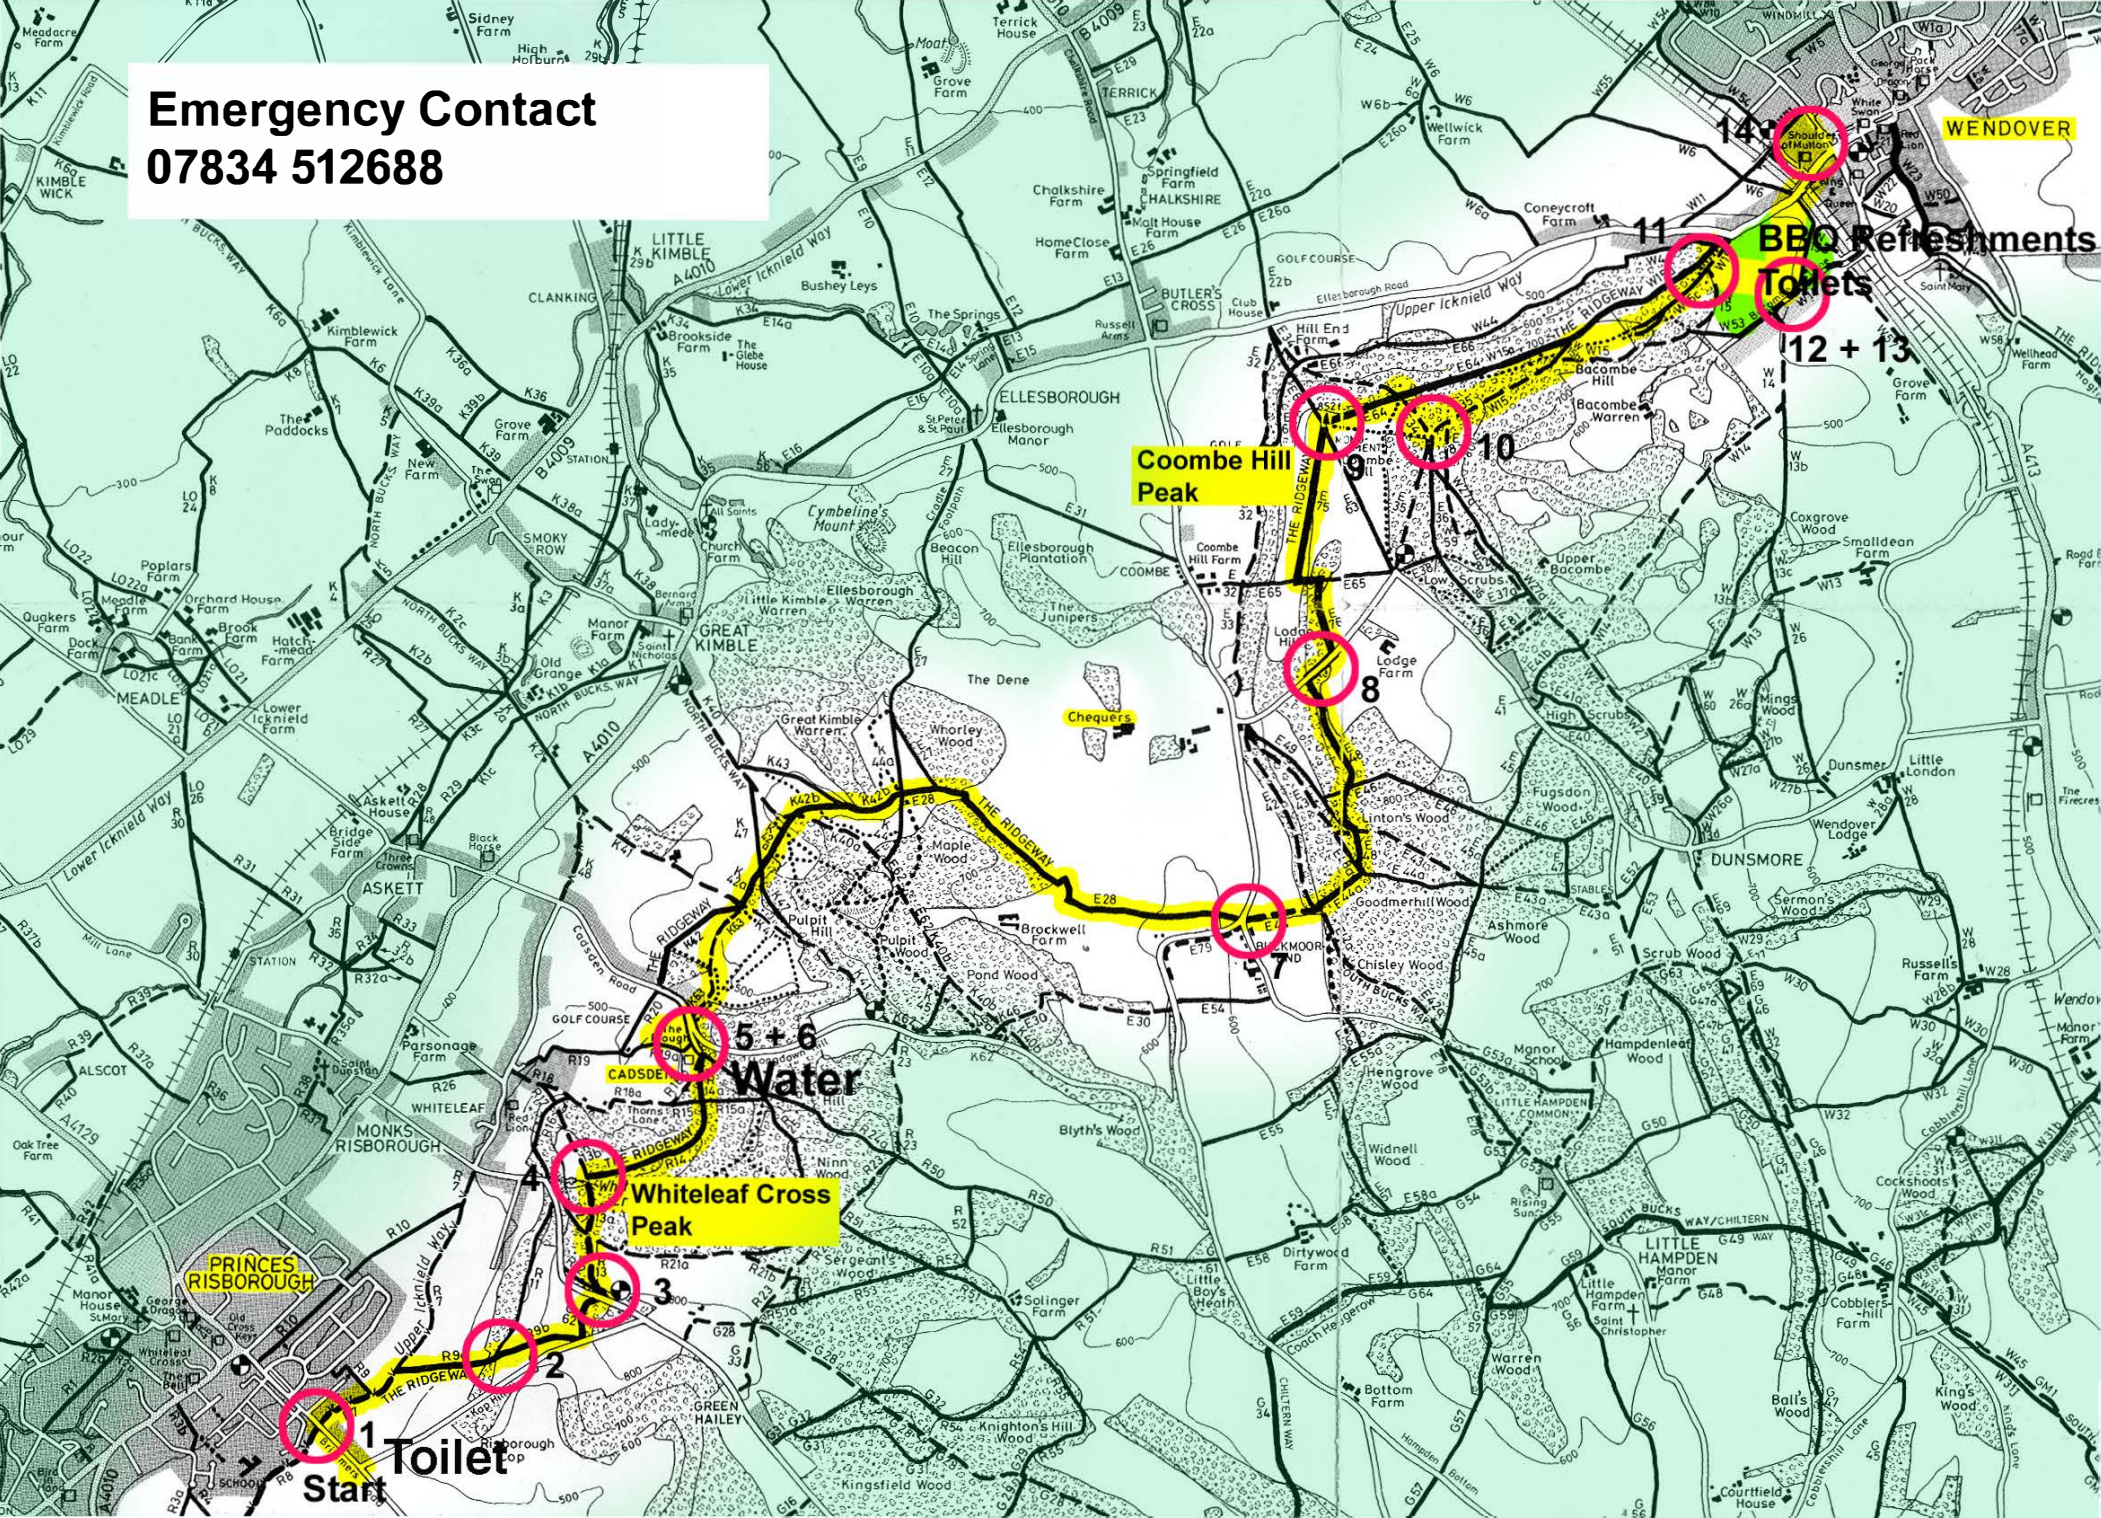

Emergency Contact
07834 512688

Coombe Hill Peak

**BBQ Refreshments
Toilets**

Whiteleaf Cross Peak

Water

1 Toilet

WENDOOVER

PRINCES RISBOROUGH

Start